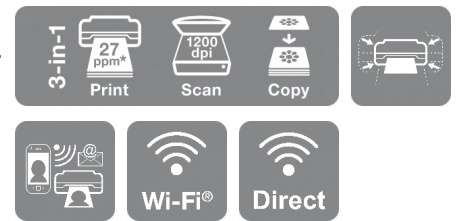

Expression Home XP-2200

DATASHEET

Save money, space and time with this compact multifunction printer with individual inks and mobile printing.

When you're looking for an affordable, stylish and easy-to-use printer, the XP-2200 is sure to tick all the boxes. It's also compact and produces clear and vibrant prints. Printing with devices on the go is easy with Wi-Fi, Wi-Fi Direct and a range of compatible Epson apps¹.

Sleek and stylish

This affordable model efficiently uses your space combining print, scan and copying facilities in one printer.

Easy to use

With a range of essential and easy to use features, the XP-2200 is flexible with Wi-Fi for printing and scanning wirelessly around the home, and Wi-Fi Direct for printing without a wireless network.