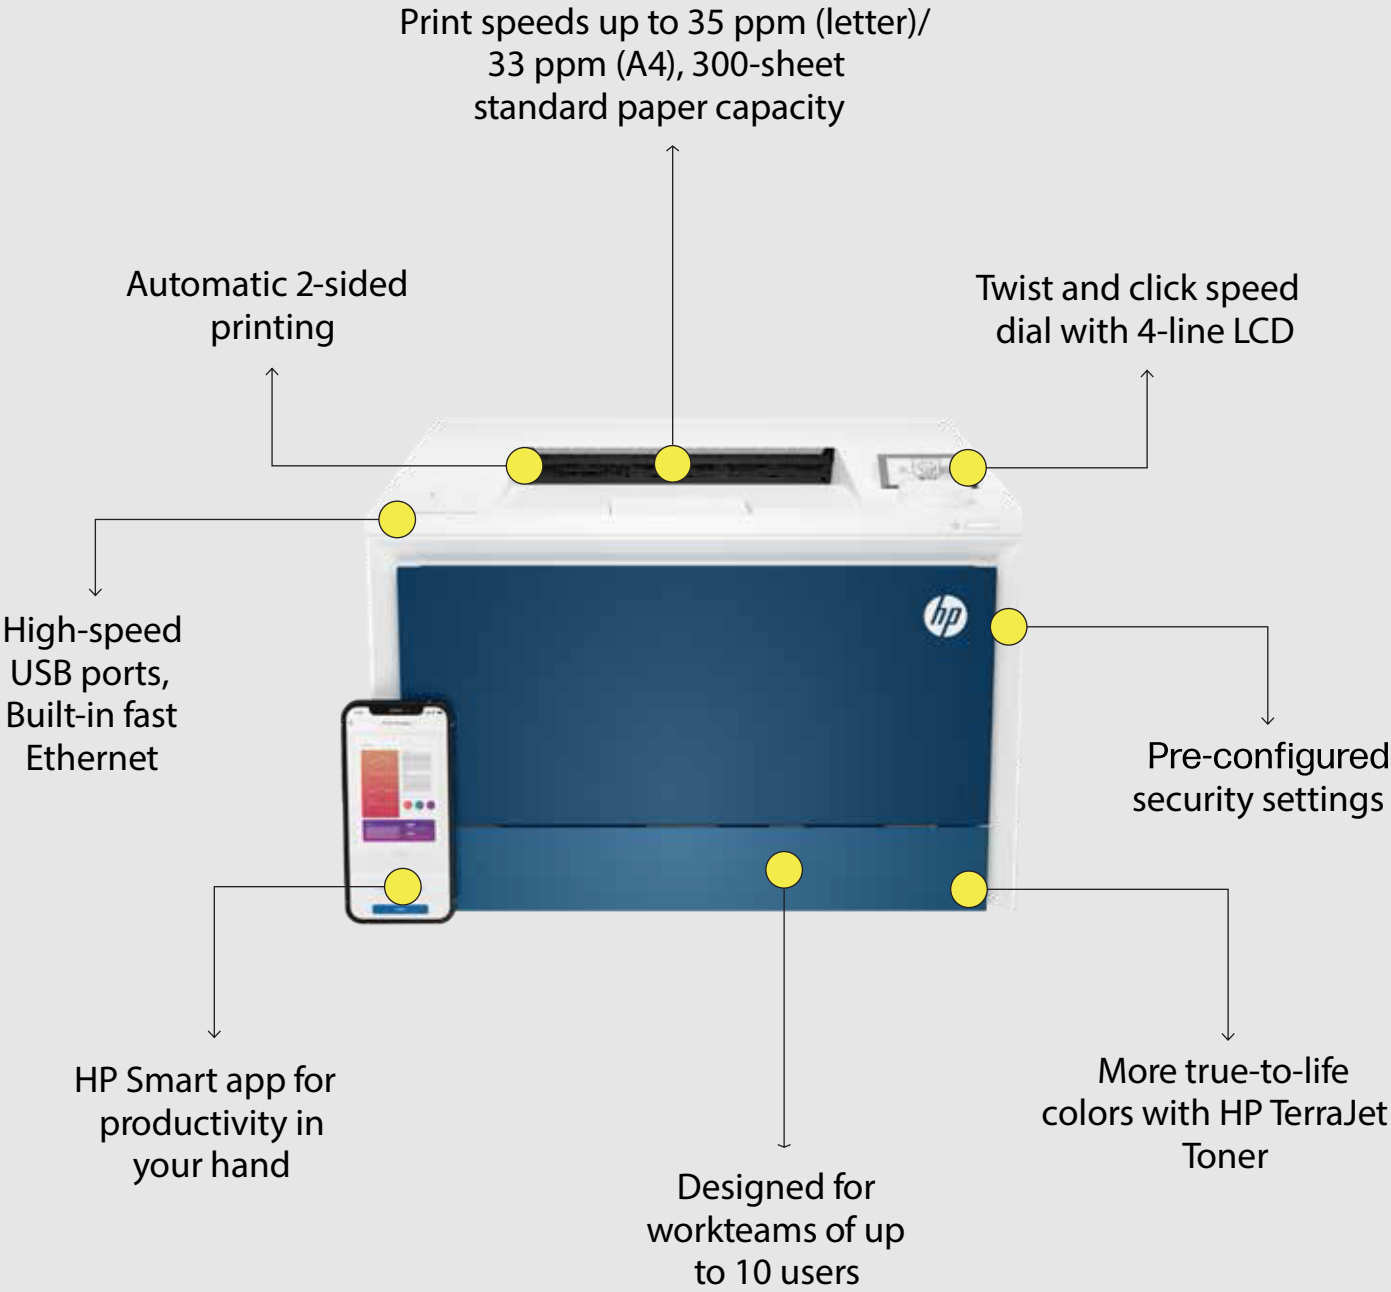

Compact design with groundbreaking performance, true-to-life colors, and sharp details. High-speed, double-sided color printing at up to 35 ppm, and self-healing Wi-Fi®.^{1,7}

Speed and shortcuts to keep your teams moving

Step up your workflow with blazing fast speed to meet high-demand environments.

Look professional on every page with high-quality printing, true-to-life colors, and sharp details.¹

Support your business workteam with this compact, high-performing, color printer, ideal for up to 10 users.

Reduce your footprint. HP Auto-On/Auto-Off technology optimizes printer energy usage and costs.¹⁰

HP Planet Partners

We take recycling full circle. Our ink cartridges reuse plastic and can be mailed back after use.

Color LaserJet Pro MFP 4201 dn

Product walkaround

Color LaserJet Pro MFP 4200

Series lineup

	HP Color LaserJet Pro MFP 4203dw	HP Color LaserJet Pro MFP 4203dn
Best for	Small thriving businesses that want want fast color printing and scanning for maximum productivity.	
Functions	Print, scan, copy. Automatic two-sided printing. 50-page automatic document feeder.	Print, scan, copy. Automatic two-sided printing. 50-page automatic document feeder.
Connectivity	Dual-band Wi-Fi ^{®7} , Bluetooth [®] , Wi-Fi [®] Direct, and Ethernet	Ethernet
Productivity	Print speeds up to 35 ppm (letter) / 33 ppm (A4), 300-sheet standard paper capacity	
User interface	Twist and click speed dial with 4-line LCD	
User volume	3-10 people printing up to 4000 pages per month	