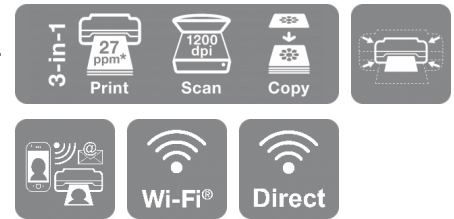

Expression Home XP-2100

DATASHEET / BROCHURE

Save money, space and time with this 3-in-1 featuring Wi-Fi Direct, individual inks and mobile printing.

When you're looking for an affordable, stylish and easy-to-use printer, the XP-2100 is sure to tick all the boxes. It's also compact, produces clear and vibrant prints and is capable of mobile printing with Wi-Fi, Wi-Fi Direct and a range of compatible Epson apps.

Sleek and stylish 3-in-1

Don't let a printer impact your decor - our stylish and compact 3-in-1 printers are designed to integrate into the home. This affordable model efficiently uses your space combining printing, scanning and copying facilities in one unit.