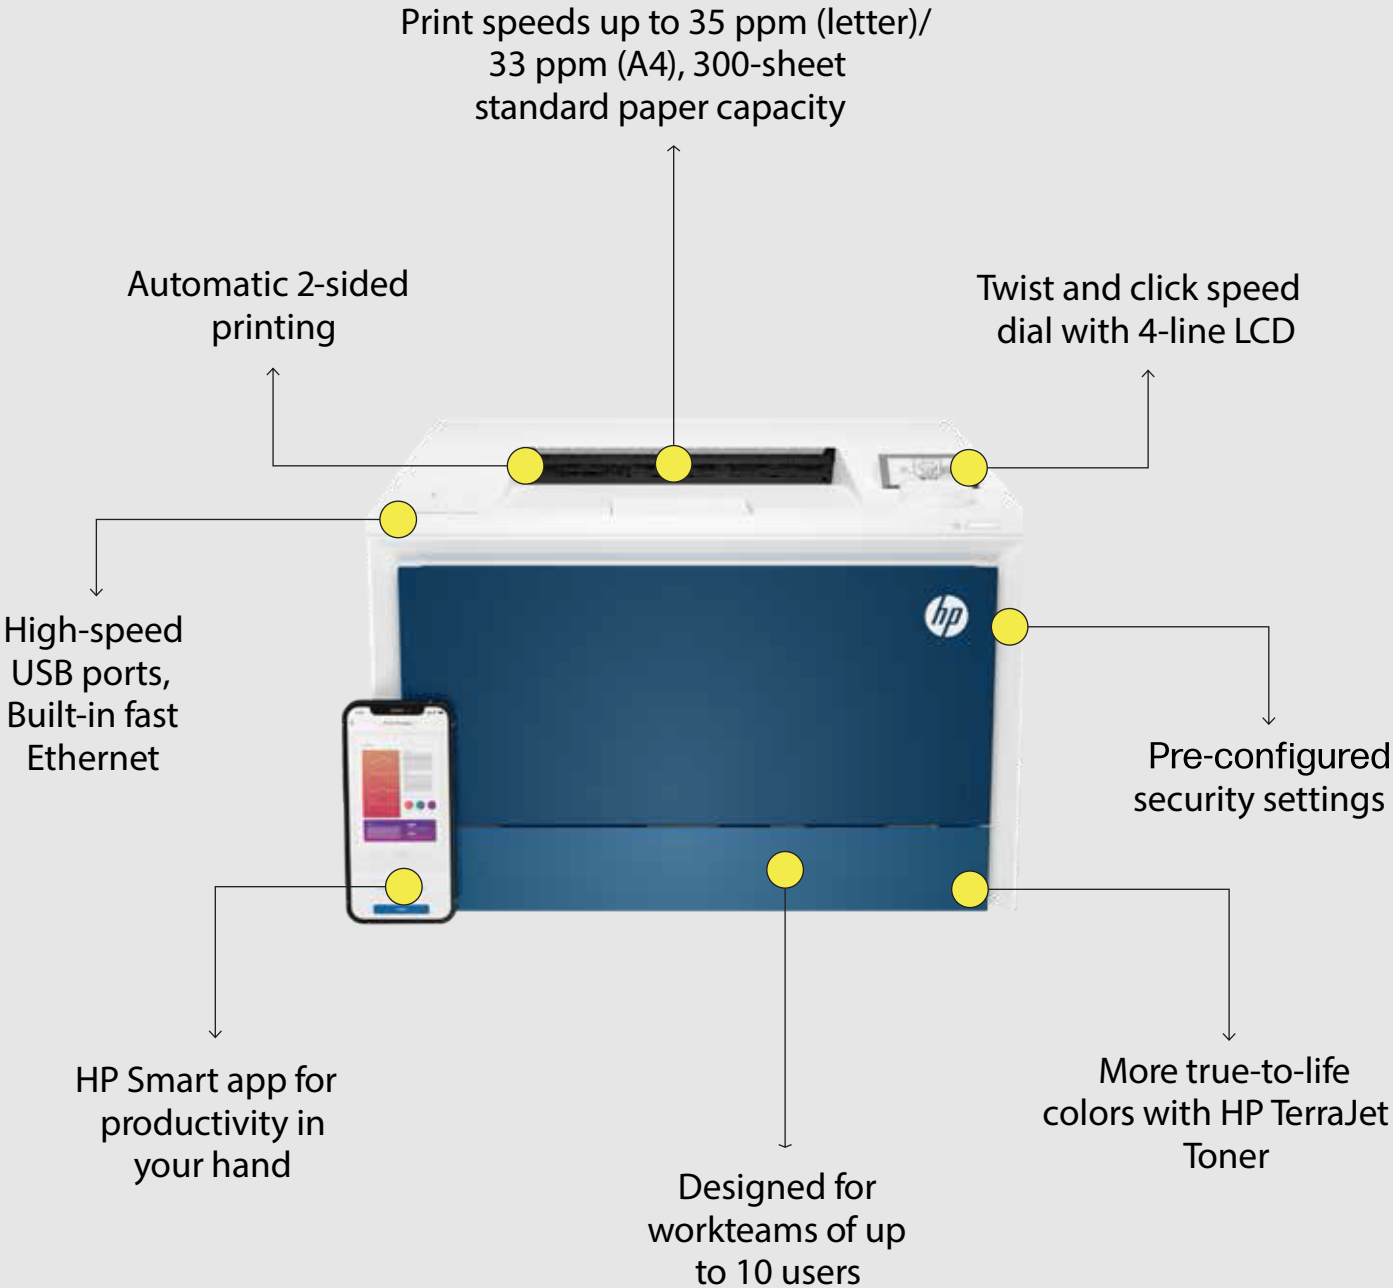

Compact design with groundbreaking performance, true-to-life colors, and sharp details. High-speed, double-sided color printing at up to 35 ppm, and self-healing Wi-Fi®.^{1,7}

Speed and shortcuts to keep your teams moving

Step up your workflow with blazing fast speed to meet high-demand environments.

Look professional on every page with high-quality printing, true-to-life colors, and sharp details.¹

Support your business workteam with this compact, high-performing, color printer, ideal for up to 10 users.

Reduce your footprint. HP Auto-On/Auto-Off technology optimizes printer energy usage and costs.¹⁰

HP Planet Partners

We take recycling full circle. Our ink cartridges reuse plastic and can be mailed back after use.

Color LaserJet Pro MFP 4201 dn

Product walkaround

Color LaserJet Pro MFP 4200

Series lineup

	HP Color LaserJet Pro MFP 4203dw	HP Color LaserJet Pro MFP 4203dn
Best for	Small thriving businesses that want want fast color printing and scanning for maximum productivity.	
Functions	Print, scan, copy. Automatic two-sided printing. 50-page automatic document feeder.	Print, scan, copy. Automatic two-sided printing. 50-page automatic document feeder.
Connectivity	Dual-band Wi-Fi ^{®7} , Bluetooth [®] , Wi-Fi [®] Direct, and Ethernet	Ethernet
Productivity	Print speeds up to 35 ppm (letter) / 33 ppm (A4), 300-sheet standard paper capacity	
User interface	Twist and click speed dial with 4-line LCD	
User volume	3-10 people printing up to 4000 pages per month	